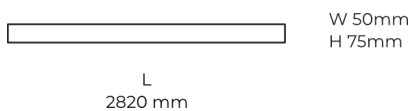

Technical datasheet

LINESUR-2820-S-840-1-WH

Product description

LINE Surface is an elegant linear LED luminaire with high-quality LED source with 50,000 hours lifetime and PMMA diffuser for uniform light. Available in 5 sizes (572-2820mm), color temperatures 3000K/4000K with CRI 80+/90+. DALI control option available. Ideal for offices and commercial spaces. 5-year warranty.

LED 220-240 V 50-60 Hz
 IP20

CCT 4000 k
CRI 80+

Product technical data

Mains voltage	220 - 240V AC, 50/60Hz	Ripple	1 %
Connection method	Plug-in terminal	Inrush current	17 A
Dimming type	Non-dimmable	Inrush time	162 μs
IP rating	20	Optical system	Diffuser
Protection class	I	Optical part material	PMMA
Ambient temperature	0 to +25 °C	Housing material	Aluminium
Light source	LED	Surface finish	Powder coated
Colour temperature	4000k	Width	50.00 cm
Color rendering index	80	Height	70.00 cm
Rated luminous flux	3,772 lm	Length	2,820.00 cm
Connected load	35.17 W	Weight	6.80 kg
Luminous efficacy	107.2 lm/W	Service lifetime (L80 B10)	50 000 h
		Warranty	5 years

Dimensions

Light distribution