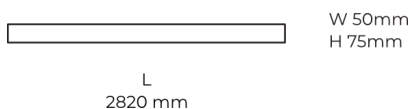

### Product description

LINE Surface is an elegant linear LED luminaire with high-quality LED source with 50,000 hours lifetime and PMMA diffuser for uniform light. Available in 5 sizes (572-2820mm), color temperatures 3000K/4000K with CRI 80+/90+. DALI control option available. Ideal for offices and commercial spaces. 5-year warranty.

### Product technical data

Mains voltage	220 - 240V AC, 50/60Hz	Ripple	1 %
Connection method	Plug-in terminal	Inrush current	17 A
Dimming type	Non-dimmable	Inrush time	162 μs
IP rating	20	Optical system	Diffuser
Protection class	I	Optical part material	PMMA
Ambient temperature	0 to +25 °C	Housing material	Aluminium
Light source	LED	Surface finish	Powder coated
Colour temperature	4000k	Width	50.00 cm
Color rendering index	90	Height	70.00 cm
Rated luminous flux	3,320 lm	Length	2,820.00 cm
Connected load	36.03 W	Weight	6.80 kg
Luminous efficacy	92.1 lm/W	Service lifetime (L80 B10)	50 000 h
		Warranty	5 years

### Dimensions