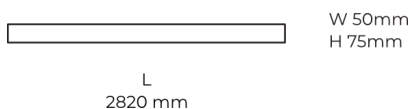

Technical datasheet

LINESUR-2820-S-930-1-BL

Product description

LINE Surface is an elegant linear LED luminaire with high-quality LED source with 50,000 hours lifetime and PMMA diffuser for uniform light. Available in 5 sizes (572-2820mm), color temperatures 3000K/4000K with CRI 80+/90+. DALI control option available. Ideal for offices and commercial spaces. 5-year warranty.

LED 220-240 V 50-60 Hz IP20   CCT 3000 k CRI 90+

Product technical data

Mains voltage	220 - 240V AC, 50/60Hz
Connection method	Plug-in terminal
Dimming type	Non-dimmable
IP rating	20
Protection class	I
Ambient temperature	0 to +25 °C
Light source	LED
Colour temperature	3000k
Color rendering index	90
Rated luminous flux	3,105 lm
Connected load	36.03 W
Luminous efficacy	86.2 lm/W

Ripple	1 %
Inrush current	17 A
Inrush time	162 µs
Optical system	Diffuser
Optical part material	PMMA
Housing material	Aluminium
Surface finish	Powder coated
Width	50.00 cm
Height	70.00 cm
Length	2,820.00 cm
Weight	6.80 kg
Service lifetime (L80 B10)	50 000 h
Warranty	5 years

Dimensions

Light distribution