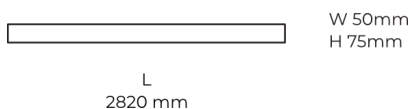

Technical datasheet

LINESUR-2820-S-830-1-BL

ARLI

Product description

LINE Surface is an elegant linear LED luminaire with high-quality LED source with 50,000 hours lifetime and PMMA diffuser for uniform light. Available in 5 sizes (572-2820mm), color temperatures 3000K/4000K with CRI 80+/90+. DALI control option available. Ideal for offices and commercial spaces. 5-year warranty.

LED 220-240 V 50-60 Hz IP20   CCT 3000 k CRI 80+

Product technical data

Mains voltage	220 - 240V AC, 50/60Hz
Connection method	Plug-in terminal
Dimming type	Non-dimmable
IP rating	20
Protection class	I
Ambient temperature	0 to +25 °C
Light source	LED
Colour temperature	3000k
Color rendering index	80
Rated luminous flux	3,591 lm
Connected load	35.17 W
Luminous efficacy	102.1 lm/W

Ripple	1 %
Inrush current	17 A
Inrush time	162 µs
Optical system	Diffuser
Optical part material	PMMA
Housing material	Aluminium
Surface finish	Powder coated
Width	50.00 cm
Height	70.00 cm
Length	2,820.00 cm
Weight	6.80 kg
Service lifetime (L80 B10)	50 000 h
Warranty	5 years

Dimensions

Light distribution