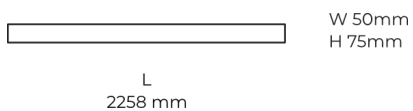

Technical datasheet

LINESUR-2258-S-840-1-WH

Product description

LINE Surface is an elegant linear LED luminaire with high-quality LED source with 50,000 hours lifetime and PMMA diffuser for uniform light. Available in 5 sizes (572-2820mm), color temperatures 3000K/4000K with CRI 80+/90+. DALI control option available. Ideal for offices and commercial spaces. 5-year warranty.

LED 220-240 V 50-60 Hz
 IP20

CCT 4000 k
CRI 80+

Product technical data

Mains voltage	220 - 240V AC, 50/60Hz	Ripple	1 %
Connection method	Plug-in terminal	Inrush current	17 A
Dimming type	Non-dimmable	Inrush time	162 μ s
IP rating	20	Optical system	Diffuser
Protection class	I	Optical part material	PMMA
Ambient temperature	0 to +25 °C	Housing material	Aluminium
Light source	LED	Surface finish	Powder coated
Colour temperature	4000k	Width	50.00 cm
Color rendering index	80	Height	70.00 cm
Rated luminous flux	3,017 lm	Length	2,258.00 cm
Connected load	28.38 W	Weight	5.50 kg
Luminous efficacy	106.3 lm/W	Service lifetime (L80 B10)	50 000 h
		Warranty	5 years

Dimensions

Light distribution