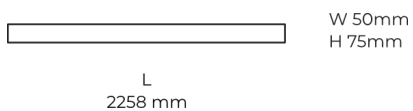

### Product description

LINE Surface is an elegant linear LED luminaire with high-quality LED source with 50,000 hours lifetime and PMMA diffuser for uniform light. Available in 5 sizes (572-2820mm), color temperatures 3000K/4000K with CRI 80+/90+. DALI control option available. Ideal for offices and commercial spaces. 5-year warranty.

### Product technical data

Mains voltage	220 - 240V AC, 50/60Hz	Ripple	1 %
Connection method	Plug-in terminal	Inrush current	17 A
Dimming type	Non-dimmable	Inrush time	162 µs
IP rating	20	Optical system	Diffuser
Protection class	I	Optical part material	PMMA
Ambient temperature	0 to +25 °C	Housing material	Aluminium
Light source	LED	Surface finish	Powder coated
Colour temperature	3000k	Width	50.00 cm
Color rendering index	80	Height	70.00 cm
Rated luminous flux	2,873 lm	Length	2,258.00 cm
Connected load	28.38 W	Weight	5.50 kg
Luminous efficacy	101.2 lm/W	Service lifetime (L80 B10)	50 000 h
		Warranty	5 years

### Dimensions