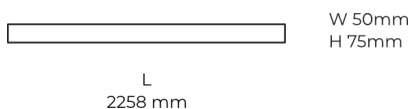

Technical datasheet

LINESUR-2258-S-940-1-BL

Product description

LINE Surface is an elegant linear LED luminaire with high-quality LED source with 50,000 hours lifetime and PMMA diffuser for uniform light. Available in 5 sizes (572-2820mm), color temperatures 3000K/4000K with CRI 80+/90+. DALI control option available. Ideal for offices and commercial spaces. 5-year warranty.

LED 220-240 V 50-60 Hz
 IP20

CCT 4000 k
CRI 90+

Product technical data

Mains voltage	220 - 240V AC, 50/60Hz
Connection method	Plug-in terminal
Dimming type	Non-dimmable
IP rating	20
Protection class	I
Ambient temperature	0 to +25 °C
Light source	LED
Colour temperature	4000k
Color rendering index	90
Rated luminous flux	2,656 lm
Connected load	29.06 W
Luminous efficacy	91.4 lm/W

Ripple	1 %
Inrush current	17 A
Inrush time	162 µs
Optical system	Diffuser
Optical part material	PMMA
Housing material	Aluminium
Surface finish	Powder coated
Width	50.00 cm
Height	70.00 cm
Length	2,258.00 cm
Weight	5.50 kg
Service lifetime (L80 B10)	50 000 h
Warranty	5 years

Dimensions

Light distribution