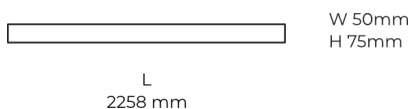

Technical datasheet

LINESUR-2258-S-840-1-BL

Product description

LINE Surface is an elegant linear LED luminaire with high-quality LED source with 50,000 hours lifetime and PMMA diffuser for uniform light. Available in 5 sizes (572-2820mm), color temperatures 3000K/4000K with CRI 80+/90+. DALI control option available. Ideal for offices and commercial spaces. 5-year warranty.

LED 220-240 V 50-60 Hz IP20   CCT 4000 k CRI 80+

Product technical data

Mains voltage	220 - 240V AC, 50/60Hz
Connection method	Plug-in terminal
Dimming type	Non-dimmable
IP rating	20
Protection class	I
Ambient temperature	0 to +25 °C
Light source	LED
Colour temperature	4000k
Color rendering index	80
Rated luminous flux	3,017 lm
Connected load	28.38 W
Luminous efficacy	106.3 lm/W

Ripple	1 %
Inrush current	17 A
Inrush time	162 µs
Optical system	Diffuser
Optical part material	PMMA
Housing material	Aluminium
Surface finish	Powder coated
Width	50.00 cm
Height	70.00 cm
Length	2,258.00 cm
Weight	5.50 kg
Service lifetime (L80 B10)	50 000 h
Warranty	5 years

Dimensions

Light distribution