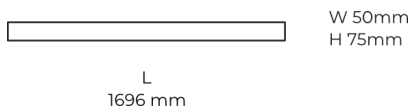

Dimensions