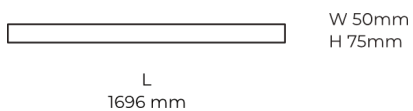

Technical datasheet

LINESUR-1696-S-830-1-WH

ARLI

Product description

LINE Surface is an elegant linear LED luminaire with high-quality LED source with 50,000 hours lifetime and PMMA diffuser for uniform light. Available in 5 sizes (572-2820mm), color temperatures 3000K/4000K with CRI 80+/90+. DALI control option available. Ideal for offices and commercial spaces. 5-year warranty.

LED 220-240 V 50-60 Hz IP20   CCT 3000 k CRI 80+

Product technical data

Mains voltage	220 - 240V AC, 50/60Hz	Ripple	1 %
Connection method	Plug-in terminal	Inrush current	18 A
Dimming type	Non-dimmable	Inrush time	154 µs
IP rating	20	Optical system	Diffuser
Protection class	I	Optical part material	PMMA
Ambient temperature	0 to +25 °C	Housing material	Aluminium
Light source	LED	Surface finish	Powder coated
Colour temperature	3000k	Width	50.00 cm
Color rendering index	80	Height	70.00 cm
Rated luminous flux	2,155 lm	Length	1,696.00 cm
Connected load	21.32 W	Weight	4.00 kg
Luminous efficacy	101.1 lm/W	Service lifetime (L80 B10)	50 000 h
		Warranty	5 years

Dimensions

Light distribution