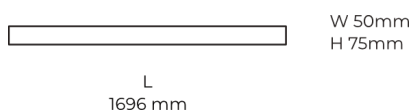

Technical datasheet

LINESUR-1696-S-940-1-BL

Product description

LINE Surface is an elegant linear LED luminaire with high-quality LED source with 50,000 hours lifetime and PMMA diffuser for uniform light. Available in 5 sizes (572-2820mm), color temperatures 3000K/4000K with CRI 80+/90+. DALI control option available. Ideal for offices and commercial spaces. 5-year warranty.

LED 220-240 V 50-60 Hz IP20   CCT 4000 k CRI 90+

Product technical data

Mains voltage	220 - 240V AC, 50/60Hz
Connection method	Plug-in terminal
Dimming type	Non-dimmable
IP rating	20
Protection class	I
Ambient temperature	0 to +25 °C
Light source	LED
Colour temperature	4000k
Color rendering index	90
Rated luminous flux	1,992 lm
Connected load	21.82 W
Luminous efficacy	91.3 lm/W

Ripple	1 %
Inrush current	18 A
Inrush time	154 µs
Optical system	Diffuser
Optical part material	PMMA
Housing material	Aluminium
Surface finish	Powder coated
Width	50.00 cm
Height	70.00 cm
Length	1,696.00 cm
Weight	4.00 kg
Service lifetime (L80 B10)	50 000 h
Warranty	5 years

Dimensions

Light distribution