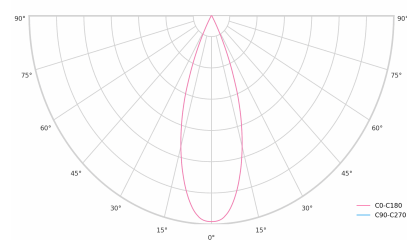

Light distribution