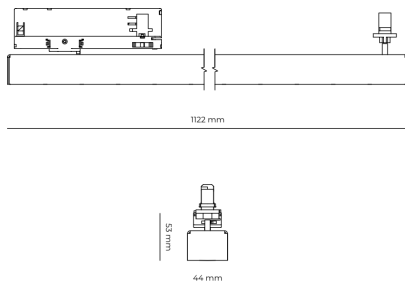

### Product technical data

<b>Mains voltage</b>	220 - 240V AC, 50/60Hz	<b>Ripple</b>	5 %
<b>Connection method</b>	3-phase track adapter	<b>Inrush current</b>	7 A
<b>Dimming type</b>	Non-dimmable	<b>Inrush time</b>	28 µs
<b>IP rating</b>	20	<b>Optical system</b>	Lenses
<b>Protection class</b>	II	<b>Optical part material</b>	PMMA
<b>Ambient temperature</b>	0 to +25 °C	<b>Housing material</b>	Aluminium
<b>Light source</b>	LED	<b>Surface finish</b>	Powder coated
<b>Colour temperature</b>	5000k	<b>Width</b>	44.00 cm
<b>Color rendering index</b>	90	<b>Height</b>	53.00 cm
<b>Rated luminous flux</b>	4,386 lm	<b>Length</b>	1,122.00 cm
<b>Connected load</b>	45.80 W	<b>Weight</b>	2.80 kg
<b>Luminous efficacy</b>	95.8 lm/W	<b>Service lifetime (L80 B10)</b>	50 000 h
		<b>Warranty</b>	5 years

### Dimensions