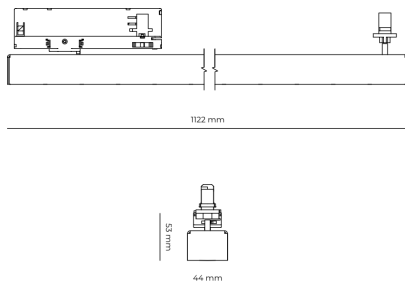

LED 220-240 V 50-60Hz **IP20** **UGR < 19** **CCT 3000 k** **CRI 90+**

Product technical data

Mains voltage	220 - 240V AC, 50/60Hz
Connection method	3-phase track adapter
Dimming type	Non-dimmable
IP rating	20
Protection class	II
Ambient temperature	0 to +25 °C
Light source	LED
Colour temperature	3000k
Color rendering index	90
Rated luminous flux	3,336 lm
Connected load	37.90 W
Luminous efficacy	88.0 lm/W

Ripple	5 %
Inrush current	7 A
Inrush time	28 µs
Optical system	Lenses
Optical part material	PMMA
Housing material	Aluminium
Surface finish	Powder coated
Width	44.00 cm
Height	53.00 cm
Length	1,122.00 cm
Weight	2.80 kg
Service lifetime (L80 B10)	50 000 h
Warranty	5 years

Dimensions

Light distribution