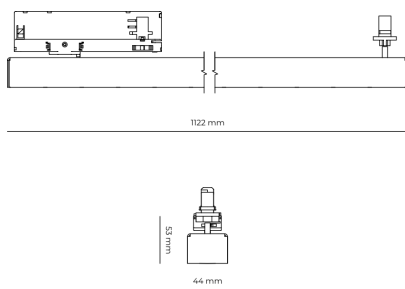

Ripple	5 %
Inrush current	7 A
Inrush time	28 µs
Optical system	Lenses
Optical part material	PMMA
Housing material	Aluminium
Surface finish	Powder coated
Width	44.00 cm
Height	53.00 cm
Length	1,122.00 cm
Weight	2.80 kg
Service lifetime (L80 B10)	50 000 h
Warranty	5 years

## Dimensions