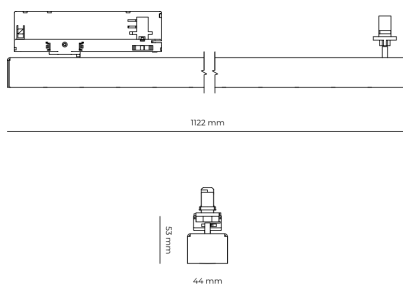

LED 220-240 V IP20    UGR < 19 CCT 5000 k CRI 80+

Product technical data

Mains voltage	220 - 240V AC, 50/60Hz
Connection method	3-phase track adapter
Dimming type	Non-dimmable
IP rating	20
Protection class	II
Ambient temperature	0 to +25 °C
Light source	LED
Colour temperature	5000k
Color rendering index	80
Rated luminous flux	4,625 lm
Connected load	42.60 W
Luminous efficacy	108.6 lm/W

Ripple	5 %
Inrush current	7 A
Inrush time	28 μs
Optical system	Lenses
Optical part material	PMMA
Housing material	Aluminium
Surface finish	Powder coated
Width	44.00 cm
Height	53.00 cm
Length	1,122.00 cm
Weight	2.80 kg
Service lifetime (L80 B10)	50 000 h
Warranty	5 years

Dimensions

Light distribution