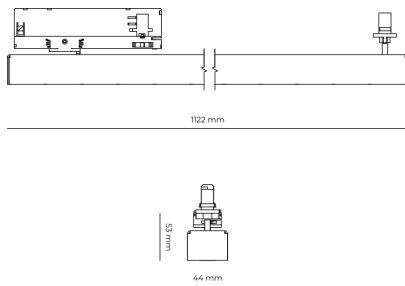

Technical datasheet

WORT-M-940-1-SYM-WH

Product description

Worker Track Duo is a linear LED luminaire for 3-phase track system with LED source with 50,000 hours lifetime. Available in 3 power options, color temperatures 3000K/4000K/5000K with CRI 80+/90+. Five light distribution types (50°, 80°, ASYM, SYM, WAS) with special optics reducing glare and DALI control option available. Provides comfortable and natural lighting with easy track system installation. Ideal for offices and stores. 5-year warranty.

LED 220-240 V 50-60Hz **IP20** **UGR < 19** **CCT 4000 k** **CRI 90+**

Product technical data

Mains voltage	220 - 240V AC, 50/60Hz	Ripple	5 %
Connection method	3-phase track adapter	Inrush current	7 A
Dimming type	Non-dimmable	Inrush time	28 µs
IP rating	20	Optical system	Lenses
Protection class	II	Optical part material	PMMA
Ambient temperature	0 to +25 °C	Housing material	Aluminium
Light source	LED	Surface finish	Powder coated
Colour temperature	4000k	Width	44.00 cm
Color rendering index	90	Height	53.00 cm
Rated luminous flux	3,218 lm	Length	1,122.00 cm
Connected load	33.28 W	Weight	2.80 kg
Luminous efficacy	96.7 lm/W	Service lifetime (L80 B10)	50 000 h
		Warranty	5 years

Dimensions

Light distribution