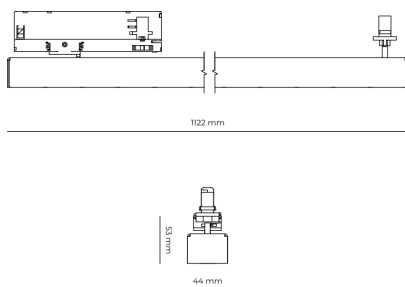

LED 220-240 V 50-60 Hz **IP20** **UGR < 19** **CCT 5000 k** **CRI 80+**

Product technical data

Mains voltage	220 - 240V AC, 50/60Hz
Connection method	3-phase track adapter
Dimming type	Non-dimmable
IP rating	20
Protection class	II
Ambient temperature	0 to +25 °C
Light source	LED
Colour temperature	5000k
Color rendering index	80
Rated luminous flux	4,203 lm
Connected load	37.74 W
Luminous efficacy	111.4 lm/W

Ripple	5 %
Inrush current	7 A
Inrush time	28 µs
Optical system	Lenses
Optical part material	PMMA
Housing material	Aluminium
Surface finish	Powder coated
Width	44.00 cm
Height	53.00 cm
Length	1,122.00 cm
Weight	2.80 kg
Service lifetime (L80 B10)	50 000 h
Warranty	5 years

Dimensions

Light distribution