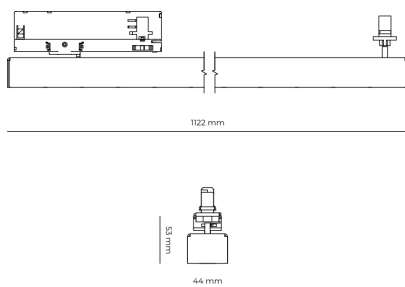

LED 220-240 V IP20    UGR < 19 CCT 4000 k CRI 80+

Product technical data

Mains voltage	220 - 240V AC, 50/60Hz	Ripple	5 %
Connection method	3-phase track adapter	Inrush current	7 A
Dimming type	Non-dimmable	Inrush time	28 μs
IP rating	20	Optical system	Lenses
Protection class	II	Optical part material	PMMA
Ambient temperature	0 to +25 °C	Housing material	Aluminium
Light source	LED	Surface finish	Powder coated
Colour temperature	4000k	Width	44.00 cm
Color rendering index	80	Height	53.00 cm
Rated luminous flux	4,203 lm	Length	1,122.00 cm
Connected load	37.74 W	Weight	2.80 kg
Luminous efficacy	111.4 lm/W	Service lifetime (L80 B10)	50 000 h
		Warranty	5 years

Dimensions

Light distribution