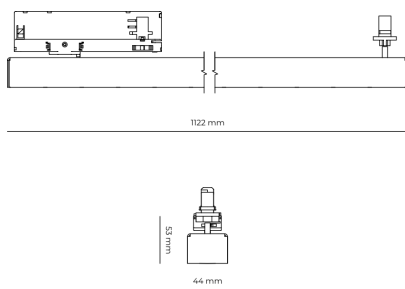

LED 220-240 V 50-60Hz **IP20** **UGR < 19** **CCT 4000 k** **CRI 90+**

Product technical data

Mains voltage	220 - 240V AC, 50/60Hz
Connection method	3-phase track adapter
Dimming type	Non-dimmable
IP rating	20
Protection class	II
Ambient temperature	0 to +25 °C
Light source	LED
Colour temperature	4000k
Color rendering index	90
Rated luminous flux	2,330 lm
Connected load	22.72 W
Luminous efficacy	102.5 lm/W

Ripple	5 %
Inrush current	7 A
Inrush time	28 µs
Optical system	Lenses
Optical part material	PMMA
Housing material	Aluminium
Surface finish	Powder coated
Width	44.00 cm
Height	53.00 cm
Length	1,122.00 cm
Weight	2.80 kg
Service lifetime (L80 B10)	50 000 h
Warranty	5 years

Dimensions

Light distribution