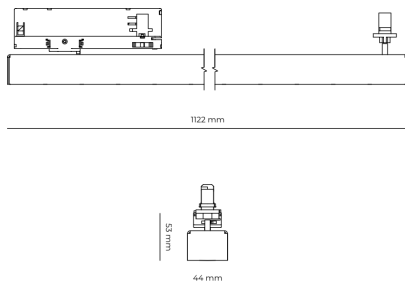

LED 220-240 V 50-60Hz **IP20** **UGR < 19** **CCT 5000 k** **CRI 80+**

Product technical data

Mains voltage	220 - 240V AC, 50/60Hz
Connection method	3-phase track adapter
Dimming type	Non-dimmable
IP rating	20
Protection class	II
Ambient temperature	0 to +25 °C
Light source	LED
Colour temperature	5000k
Color rendering index	80
Rated luminous flux	3,070 lm
Connected load	25.97 W
Luminous efficacy	118.2 lm/W

Ripple	5 %
Inrush current	7 A
Inrush time	28 µs
Optical system	Lenses
Optical part material	PMMA
Housing material	Aluminium
Surface finish	Powder coated
Width	44.00 cm
Height	53.00 cm
Length	1,122.00 cm
Weight	2.80 kg
Service lifetime (L80 B10)	50 000 h
Warranty	5 years

Dimensions

Light distribution