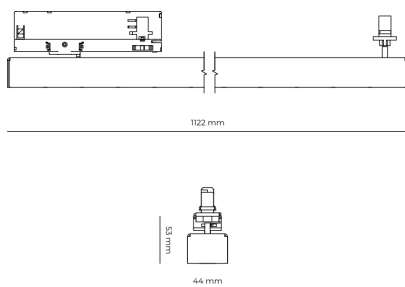

LED 220-240 V IP20    UGR < 19 CCT 3000 k CRI 80+

Product technical data

Mains voltage	220 - 240V AC, 50/60Hz	Ripple	5 %
Connection method	3-phase track adapter	Inrush current	7 A
Dimming type	Non-dimmable	Inrush time	28 μs
IP rating	20	Optical system	Lenses
Protection class	II	Optical part material	PMMA
Ambient temperature	0 to +25 °C	Housing material	Aluminium
Light source	LED	Surface finish	Powder coated
Colour temperature	3000k	Width	44.00 cm
Color rendering index	80	Height	53.00 cm
Rated luminous flux	2,923 lm	Length	1,122.00 cm
Connected load	25.97 W	Weight	2.80 kg
Luminous efficacy	112.6 lm/W	Service lifetime (L80 B10)	50 000 h
		Warranty	5 years

Dimensions

Light distribution