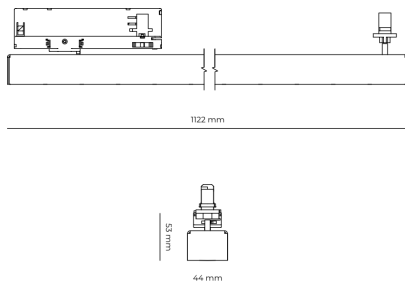

Ripple	5 %
Inrush current	7 A
Inrush time	28 µs
Optical system	Lenses
Optical part material	PMMA
Housing material	Aluminium
Surface finish	Powder coated
Width	44.00 cm
Height	53.00 cm
Length	1,122.00 cm
Weight	2.80 kg
Service lifetime (L80 B10)	50 000 h
Warranty	5 years

## Dimensions