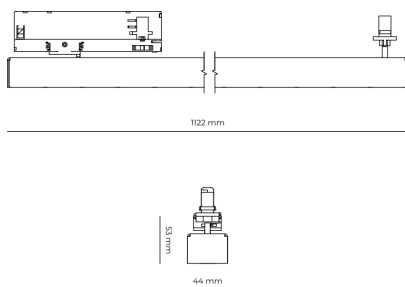

LED 220-240 V 50-60Hz **IP20** **UGR < 19** **CCT 5000 k** **CRI 90+**

Product technical data

Mains voltage	220 - 240V AC, 50/60Hz
Connection method	3-phase track adapter
Dimming type	Non-dimmable
IP rating	20
Protection class	II
Ambient temperature	0 to +25 °C
Light source	LED
Colour temperature	5000k
Color rendering index	90
Rated luminous flux	4,386 lm
Connected load	45.80 W
Luminous efficacy	95.8 lm/W

Ripple	5 %
Inrush current	7 A
Inrush time	28 µs
Optical system	Lenses
Optical part material	PMMA
Housing material	Aluminium
Surface finish	Powder coated
Width	44.00 cm
Height	53.00 cm
Length	1,122.00 cm
Weight	2.80 kg
Service lifetime (L80 B10)	50 000 h
Warranty	5 years

Dimensions

Light distribution