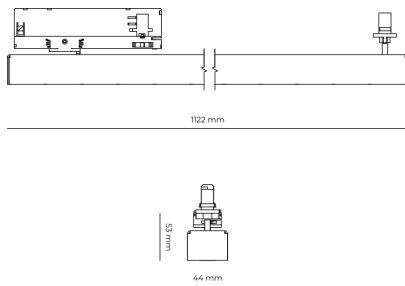

LED 220-240 V 50-60Hz **IP20** **UGR < 19** **CCT 4000 k** **CRI 90+**

Product technical data

Mains voltage	220 - 240V AC, 50/60Hz	Ripple	5 %
Connection method	3-phase track adapter	Inrush current	7 A
Dimming type	Non-dimmable	Inrush time	28 μs
IP rating	20	Optical system	Lenses
Protection class	II	Optical part material	PMMA
Ambient temperature	0 to +25 °C	Housing material	Aluminium
Light source	LED	Surface finish	Powder coated
Colour temperature	4000k	Width	44.00 cm
Color rendering index	90	Height	53.00 cm
Rated luminous flux	3,567 lm	Length	1,122.00 cm
Connected load	37.90 W	Weight	2.80 kg
Luminous efficacy	94.1 lm/W	Service lifetime (L80 B10)	50 000 h
		Warranty	5 years

Dimensions

Light distribution