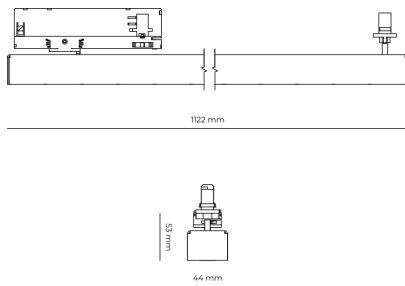

LED 220-240 V 50-60Hz **IP20** **UGR < 19** **CCT 3000 k** **CRI 90+**

Product technical data

Mains voltage	220 - 240V AC, 50/60Hz	Ripple	5 %
Connection method	3-phase track adapter	Inrush current	7 A
Dimming type	Non-dimmable	Inrush time	28 µs
IP rating	20	Optical system	Lenses
Protection class	II	Optical part material	PMMA
Ambient temperature	0 to +25 °C	Housing material	Aluminium
Light source	LED	Surface finish	Powder coated
Colour temperature	3000k	Width	44.00 cm
Color rendering index	90	Height	53.00 cm
Rated luminous flux	3,336 lm	Length	1,122.00 cm
Connected load	37.90 W	Weight	2.80 kg
Luminous efficacy	88.0 lm/W	Service lifetime (L80 B10)	50 000 h
		Warranty	5 years

Dimensions

Light distribution