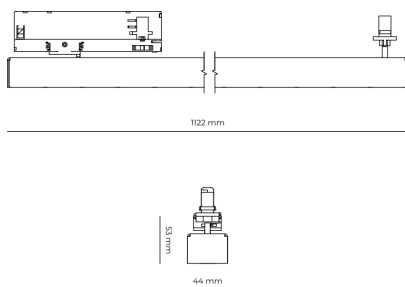

LED 220-240 V 50-60Hz **IP20** **UGR < 19** **CCT 5000 k** **CRI 80+**

Product technical data

Mains voltage	220 - 240V AC, 50/60Hz
Connection method	3-phase track adapter
Dimming type	Non-dimmable
IP rating	20
Protection class	II
Ambient temperature	0 to +25 °C
Light source	LED
Colour temperature	5000k
Color rendering index	80
Rated luminous flux	4,625 lm
Connected load	42.60 W
Luminous efficacy	108.6 lm/W

Ripple	5 %
Inrush current	7 A
Inrush time	28 µs
Optical system	Lenses
Optical part material	PMMA
Housing material	Aluminium
Surface finish	Powder coated
Width	44.00 cm
Height	53.00 cm
Length	1,122.00 cm
Weight	2.80 kg
Service lifetime (L80 B10)	50 000 h
Warranty	5 years

Dimensions

Light distribution