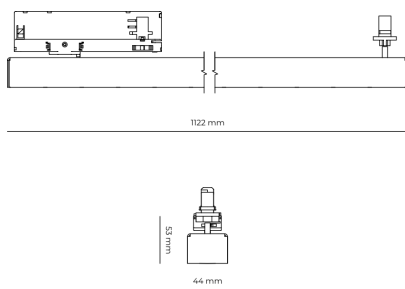

LED 220-240 V 50-60Hz **IP20** **UGR < 19** **CCT 4000 k** **CRI 80+**

Product technical data

Mains voltage	220 - 240V AC, 50/60Hz
Connection method	3-phase track adapter
Dimming type	Non-dimmable
IP rating	20
Protection class	II
Ambient temperature	0 to +25 °C
Light source	LED
Colour temperature	4000k
Color rendering index	80
Rated luminous flux	4,625 lm
Connected load	42.60 W
Luminous efficacy	108.6 lm/W

Ripple	5 %
Inrush current	7 A
Inrush time	28 µs
Optical system	Lenses
Optical part material	PMMA
Housing material	Aluminium
Surface finish	Powder coated
Width	44.00 cm
Height	53.00 cm
Length	1,122.00 cm
Weight	2.80 kg
Service lifetime (L80 B10)	50 000 h
Warranty	5 years

Dimensions

Light distribution