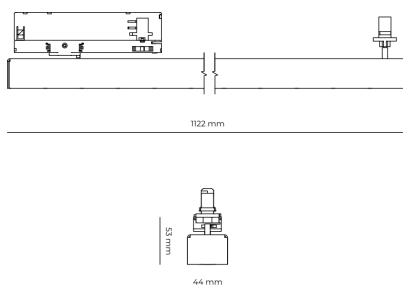

### Product technical data

Mains voltage	220 - 240V AC, 50/60Hz	Ripple	1 %
Connection method	3-phase track adapter	DALI address	1
Dimming type	DALI	Standby power	0.30 W
IP rating	20	Inrush current	15 A
Protection class	II	Inrush time	100 µs
Ambient temperature	0 to +25 °C	Optical system	Lenses
Light source	LED	Optical part material	PMMA
Colour temperature	3000k	Housing material	Aluminium
Color rendering index	80	Surface finish	Powder coated
Rated luminous flux	4,401 lm	Width	44.00 cm
Connected load	42.44 W	Height	53.00 cm
Luminous efficacy	103.7 lm/W	Length	1,122.00 cm
		Weight	2.80 kg
		Service lifetime (L80 B10)	50 000 h
		Warranty	5 years

### Dimensions