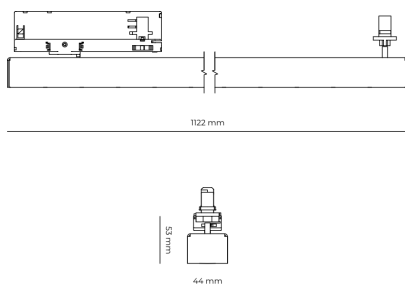

LED 220-240 V 50-60Hz **IP20** **UGR < 19** **CCT 3000 k** **CRI 80+**

Product technical data

Mains voltage	220 - 240V AC, 50/60Hz
Connection method	3-phase track adapter
Dimming type	Non-dimmable
IP rating	20
Protection class	II
Ambient temperature	0 to +25 °C
Light source	LED
Colour temperature	3000k
Color rendering index	80
Rated luminous flux	4,401 lm
Connected load	42.60 W
Luminous efficacy	103.3 lm/W

Ripple	5 %
Inrush current	7 A
Inrush time	28 µs
Optical system	Lenses
Optical part material	PMMA
Housing material	Aluminium
Surface finish	Powder coated
Width	44.00 cm
Height	53.00 cm
Length	1,122.00 cm
Weight	2.80 kg
Service lifetime (L80 B10)	50 000 h
Warranty	5 years

Dimensions

Light distribution