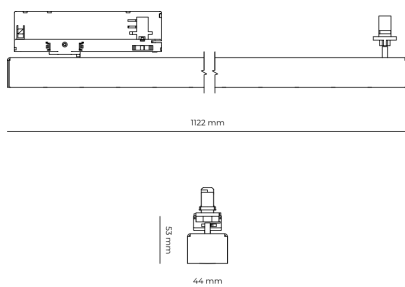

### Product technical data

Mains voltage	220 - 240V AC, 50/60Hz	Ripple	5 %
Connection method	3-phase track adapter	Inrush current	7 A
Dimming type	Non-dimmable	Inrush time	28 µs
IP rating	20	Optical system	Lenses
Protection class	II	Optical part material	PMMA
Ambient temperature	0 to +25 °C	Housing material	Aluminium
Light source	LED	Surface finish	Powder coated
Colour temperature	5000k	Width	44.00 cm
Color rendering index	90	Height	53.00 cm
Rated luminous flux	3,983 lm	Length	1,122.00 cm
Connected load	40.68 W	Weight	2.80 kg
Luminous efficacy	97.9 lm/W	Service lifetime (L80 B10)	50 000 h
		Warranty	5 years

### Dimensions