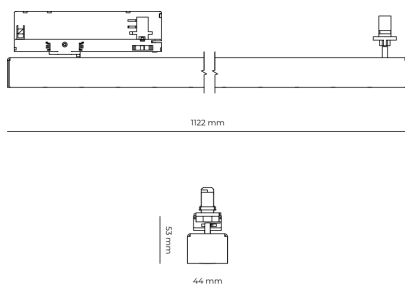

LED 220-240 V 50-60 Hz **IP20** **UGR < 19** **CCT 4000 k** **CRI 90+**

Product technical data

Mains voltage	220 - 240V AC, 50/60Hz
Connection method	3-phase track adapter
Dimming type	Non-dimmable
IP rating	20
Protection class	II
Ambient temperature	0 to +25 °C
Light source	LED
Colour temperature	4000k
Color rendering index	90
Rated luminous flux	3,218 lm
Connected load	33.28 W
Luminous efficacy	96.7 lm/W

Ripple	5 %
Inrush current	7 A
Inrush time	28 µs
Optical system	Lenses
Optical part material	PMMA
Housing material	Aluminium
Surface finish	Powder coated
Width	44.00 cm
Height	53.00 cm
Length	1,122.00 cm
Weight	2.80 kg
Service lifetime (L80 B10)	50 000 h
Warranty	5 years

Dimensions

Light distribution