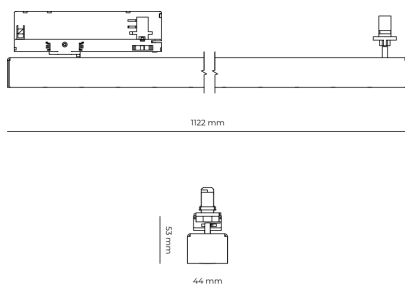

LED 220-240 V 50-60Hz **IP20** **UGR < 19** **CCT 3000 k** **CRI 90+**

Product technical data

Mains voltage	220 - 240V AC, 50/60Hz
Connection method	3-phase track adapter
Dimming type	Non-dimmable
IP rating	20
Protection class	II
Ambient temperature	0 to +25 °C
Light source	LED
Colour temperature	3000k
Color rendering index	90
Rated luminous flux	3,011 lm
Connected load	33.28 W
Luminous efficacy	90.5 lm/W

Ripple	5 %
Inrush current	7 A
Inrush time	28 µs
Optical system	Lenses
Optical part material	PMMA
Housing material	Aluminium
Surface finish	Powder coated
Width	44.00 cm
Height	53.00 cm
Length	1,122.00 cm
Weight	2.80 kg
Service lifetime (L80 B10)	50 000 h
Warranty	5 years

Dimensions

Light distribution