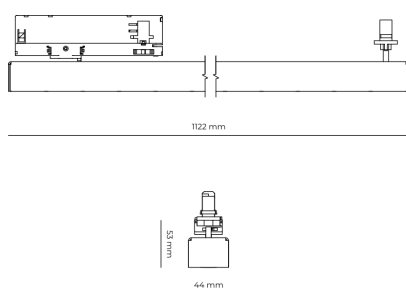

LED 220-240 V IP20    UGR < 19 CCT 5000 k CRI 80+

Product technical data

Mains voltage	220 - 240V AC, 50/60Hz	Ripple	5 %
Connection method	3-phase track adapter	Inrush current	7 A
Dimming type	Non-dimmable	Inrush time	28 μs
IP rating	20	Optical system	Lenses
Protection class	II	Optical part material	PMMA
Ambient temperature	0 to +25 °C	Housing material	Aluminium
Light source	LED	Surface finish	Powder coated
Colour temperature	5000k	Width	44.00 cm
Color rendering index	80	Height	53.00 cm
Rated luminous flux	4,203 lm	Length	1,122.00 cm
Connected load	37.74 W	Weight	2.80 kg
Luminous efficacy	111.4 lm/W	Service lifetime (L80 B10)	50 000 h
		Warranty	5 years

Dimensions

Light distribution