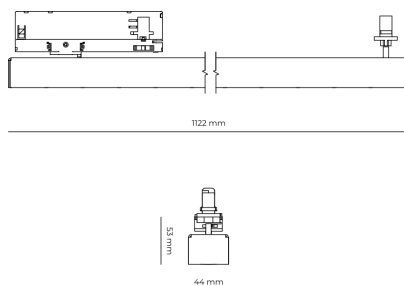

Optical system	Lenses
Optical part material	PMMA
Housing material	Aluminium
Surface finish	Powder coated
Width	44.00 cm
Height	53.00 cm
Length	1,122.00 cm
Weight	2.80 kg
Service lifetime (L80 B10)	50 000 h
Warranty	5 years

### Dimensions