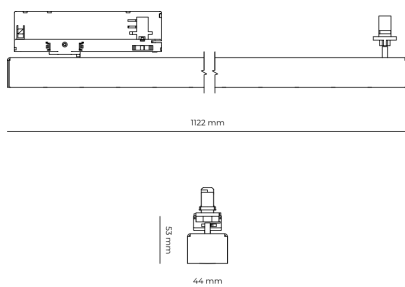

### Product technical data

Mains voltage	220 - 240V AC, 50/60Hz	Ripple	5 %
Connection method	3-phase track adapter	Inrush current	7 A
Dimming type	Non-dimmable	Inrush time	28 μs
IP rating	20	Optical system	Lenses
Protection class	II	Optical part material	PMMA
Ambient temperature	0 to +25 °C	Housing material	Aluminium
Light source	LED	Surface finish	Powder coated
Colour temperature	4000k	Width	44.00 cm
Color rendering index	80	Height	53.00 cm
Rated luminous flux	4,203 lm	Length	1,122.00 cm
Connected load	37.74 W	Weight	2.80 kg
Luminous efficacy	111.4 lm/W	Service lifetime (L80 B10)	50 000 h
		Warranty	5 years

### Dimensions