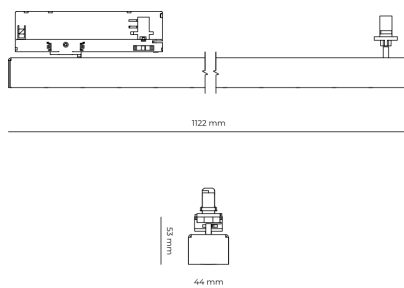

Optical system	Lenses
Optical part material	PMMA
Housing material	Aluminium
Surface finish	Powder coated
Width	44.00 cm
Height	53.00 cm
Length	1,122.00 cm
Weight	2.80 kg
Service lifetime (L80 B10)	50 000 h
Warranty	5 years

### Dimensions