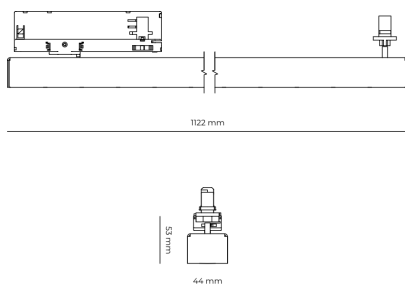

LED 220-240 V 50-60Hz **IP20** **UGR < 19** **CCT 5000 k** **CRI 90+**

Product technical data

Mains voltage	220 - 240V AC, 50/60Hz
Connection method	3-phase track adapter
Dimming type	Non-dimmable
IP rating	20
Protection class	II
Ambient temperature	0 to +25 °C
Light source	LED
Colour temperature	5000k
Color rendering index	90
Rated luminous flux	2,935 lm
Connected load	27.57 W
Luminous efficacy	106.4 lm/W

Ripple	5 %
Inrush current	7 A
Inrush time	28 µs
Optical system	Lenses
Optical part material	PMMA
Housing material	Aluminium
Surface finish	Powder coated
Width	44.00 cm
Height	53.00 cm
Length	1,122.00 cm
Weight	2.80 kg
Service lifetime (L80 B10)	50 000 h
Warranty	5 years

Dimensions

Light distribution