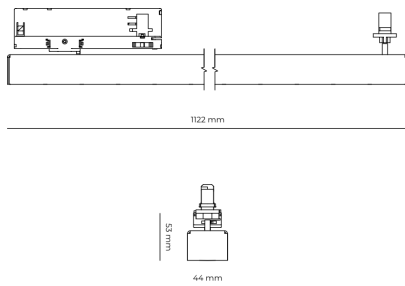

### Product technical data

Mains voltage	220 - 240V AC, 50/60Hz	Ripple	5 %
Connection method	3-phase track adapter	Inrush current	7 A
Dimming type	Non-dimmable	Inrush time	28 μs
IP rating	20	Optical system	Lenses
Protection class	II	Optical part material	PMMA
Ambient temperature	0 to +25 °C	Housing material	Aluminium
Light source	LED	Surface finish	Powder coated
Colour temperature	4000k	Width	44.00 cm
Color rendering index	90	Height	53.00 cm
Rated luminous flux	2,330 lm	Length	1,122.00 cm
Connected load	22.72 W	Weight	2.80 kg
Luminous efficacy	102.5 lm/W	Service lifetime (L80 B10)	50 000 h
		Warranty	5 years

### Dimensions