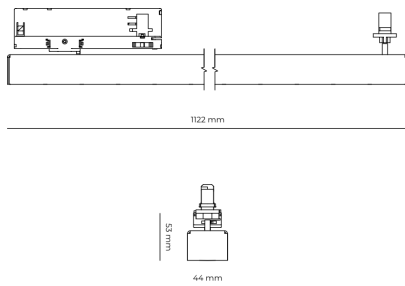

LED 220-240 V 50-60Hz **IP20** **UGR < 19** **CCT 3000 k** **CRI 90+**

Product technical data

Mains voltage	220 - 240V AC, 50/60Hz	Ripple	5 %
Connection method	3-phase track adapter	Inrush current	7 A
Dimming type	Non-dimmable	Inrush time	28 µs
IP rating	20	Optical system	Lenses
Protection class	II	Optical part material	PMMA
Ambient temperature	0 to +25 °C	Housing material	Aluminium
Light source	LED	Surface finish	Powder coated
Colour temperature	3000k	Width	44.00 cm
Color rendering index	90	Height	53.00 cm
Rated luminous flux	2,180 lm	Length	1,122.00 cm
Connected load	22.72 W	Weight	2.80 kg
Luminous efficacy	96.0 lm/W	Service lifetime (L80 B10)	50 000 h
		Warranty	5 years

Dimensions

Light distribution