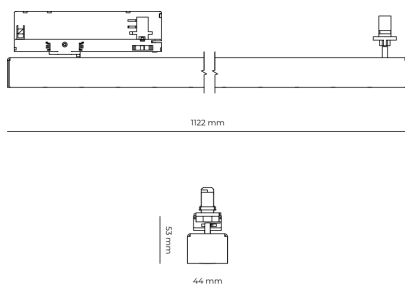

LED 220-240 V 50-60Hz **IP20** **UGR < 19** **CCT 5000 k** **CRI 80+**

Product technical data

Mains voltage	220 - 240V AC, 50/60Hz
Connection method	3-phase track adapter
Dimming type	Non-dimmable
IP rating	20
Protection class	II
Ambient temperature	0 to +25 °C
Light source	LED
Colour temperature	5000k
Color rendering index	80
Rated luminous flux	3,070 lm
Connected load	25.97 W
Luminous efficacy	118.2 lm/W

Ripple	5 %
Inrush current	7 A
Inrush time	28 µs
Optical system	Lenses
Optical part material	PMMA
Housing material	Aluminium
Surface finish	Powder coated
Width	44.00 cm
Height	53.00 cm
Length	1,122.00 cm
Weight	2.80 kg
Service lifetime (L80 B10)	50 000 h
Warranty	5 years

Dimensions

Light distribution