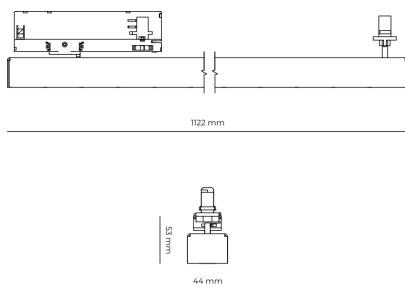

LED 220-240 V 50-60Hz **IP20** **UGR < 19** **CCT 4000 k** **CRI 80+**

Product technical data

Mains voltage	220 - 240V AC, 50/60Hz
Connection method	3-phase track adapter
Dimming type	Non-dimmable
IP rating	20
Protection class	II
Ambient temperature	0 to +25 °C
Light source	LED
Colour temperature	4000k
Color rendering index	80
Rated luminous flux	3,070 lm
Connected load	25.97 W
Luminous efficacy	118.2 lm/W

Ripple	5 %
Inrush current	7 A
Inrush time	28 µs
Optical system	Lenses
Optical part material	PMMA
Housing material	Aluminium
Surface finish	Powder coated
Width	44.00 cm
Height	53.00 cm
Length	1,122.00 cm
Weight	2.80 kg
Service lifetime (L80 B10)	50 000 h
Warranty	5 years

Dimensions

Light distribution