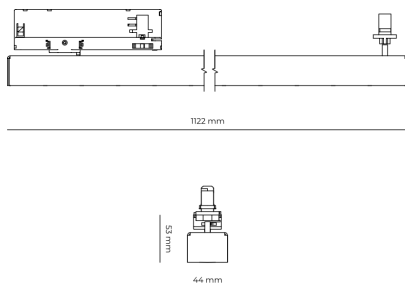

LED 220-240V 50-60Hz **IP20** **UGR < 19** **CCT 3000 k** **CRI 80+**

Product technical data

Mains voltage	220 - 240V AC, 50/60Hz
Connection method	3-phase track adapter
Dimming type	DALI
IP rating	20
Protection class	II
Ambient temperature	0 to +25 °C
Light source	LED
Colour temperature	3000k
Color rendering index	80
Rated luminous flux	2,557 lm
Connected load	23.20 W
Luminous efficacy	110.2 lm/W

Optical system	Lenses
Optical part material	PMMA
Housing material	Aluminium
Surface finish	Powder coated
Width	44.00 cm
Height	53.00 cm
Length	1,122.00 cm
Weight	2.80 kg
Service lifetime (L80 B10)	50 000 h
Warranty	5 years

Dimensions

Light distribution