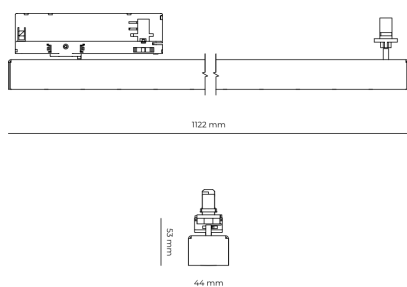

LED 220-240 V IP20    UGR < 19 CCT 3000 k CRI 80+

Product technical data

Mains voltage	220 - 240V AC, 50/60Hz	Ripple	5 %
Connection method	3-phase track adapter	Inrush current	7 A
Dimming type	Non-dimmable	Inrush time	28 μs
IP rating	20	Optical system	Lenses
Protection class	II	Optical part material	PMMA
Ambient temperature	0 to +25 °C	Housing material	Aluminium
Light source	LED	Surface finish	Powder coated
Colour temperature	3000k	Width	44.00 cm
Color rendering index	80	Height	53.00 cm
Rated luminous flux	2,923 lm	Length	1,122.00 cm
Connected load	25.97 W	Weight	2.80 kg
Luminous efficacy	112.6 lm/W	Service lifetime (L80 B10)	50 000 h
		Warranty	5 years

Dimensions

Light distribution