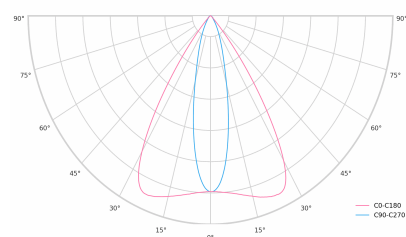

Light distribution