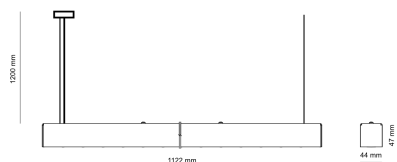

### Product technical data

Mains voltage	220 - 240V AC, 50/60Hz	Ripple	1 %
Connection method	Plug-in terminal	Inrush current	37 A
Dimming type	Non-dimmable	Inrush time	188 μs
IP rating	20	Optical system	Lenses
Protection class	I	Optical part material	PMMA
Ambient temperature	0 to +25 °C	Housing material	Aluminium
Light source	LED	Surface finish	Powder coated
Colour temperature	5000k	Width	44.00 cm
Color rendering index	90	Height	47.00 cm
Rated luminous flux	5,188 lm	Length	1,122.00 cm
Connected load	53.37 W	Weight	2.80 kg
Luminous efficacy	97.2lm/W	Service lifetime (L80 B10)	50 000 h
		Warranty	5 years

### Dimensions