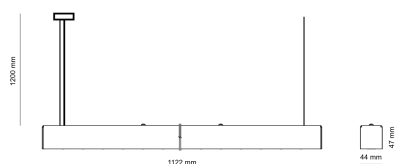

Technical datasheet

WORSUS-XL-850-1-SYM-BL-

Product description

Worker suspended is a suspended linear LED luminaire with LED source with 50,000 hours lifetime. Available in 4 power options, color temperatures 3000K/4000K/5000K with CRI 80+/90+. Four light distribution types (50°, 80°, SYM, WAS) with special optics reducing glare and DALI control option available. Wide range of cable colors. Provides comfortable and natural lighting with excellent parameters. Ideal for offices and stores. 5-year warranty.

LED 220-240 V IP20   UGR < 19 CCT 5000 k CRI 80+

Product technical data

Mains voltage	220 - 240V AC, 50/60Hz	Ripple	1 %
Connection method	Plug-in terminal	Inrush current	37 A
Dimming type	Non-dimmable	Inrush time	188 μs
IP rating	20	Optical system	Lenses
Protection class	I	Optical part material	PMMA
Ambient temperature	0 to +25 °C	Housing material	Aluminium
Light source	LED	Surface finish	Powder coated
Colour temperature	5000k	Width	44.00 cm
Color rendering index	80	Height	47.00 cm
Rated luminous flux	5,399 lm	Length	1,122.00 cm
Connected load	49.80 W	Weight	2.80 kg
Luminous efficacy	108.4 lm/W	Service lifetime (L80 B10)	50 000 h
		Warranty	5 years

Dimensions

Light distribution

Available cable colors