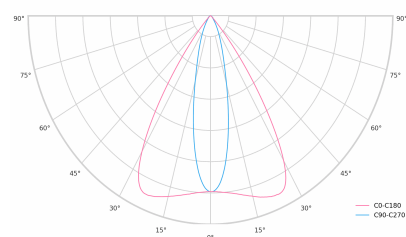

LED 220-240 V IP20   UGR < 19 CCT 5000 k CRI 80+

Product technical data

Mains voltage	220 - 240V AC, 50/60Hz	Ripple	1 %
Connection method	Plug-in terminal	Inrush current	37 A
Dimming type	Non-dimmable	Inrush time	188 μs
IP rating	20	Optical system	Lenses
Protection class	I	Optical part material	PMMA
Ambient temperature	0 to +25 °C	Housing material	Aluminium
Light source	LED	Surface finish	Powder coated
Colour temperature	5000k	Width	44.00 cm
Color rendering index	80	Height	47.00 cm
Rated luminous flux	5,399 lm	Length	1,122.00 cm
Connected load	49.80 W	Weight	2.80 kg
Luminous efficacy	108.4 lm/W	Service lifetime (L80 B10)	50 000 h
		Warranty	5 years

Dimensions

Light distribution

Available cable colors