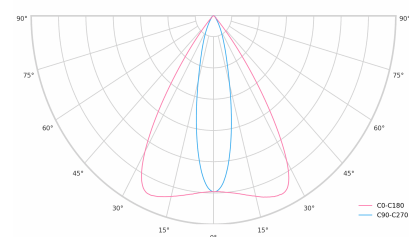

Ripple	1 %
Inrush current	37 A
Inrush time	188 µs
Optical system	Lenses
Optical part material	PMMA
Housing material	Aluminium
Surface finish	Powder coated
Width	44.00 cm
Height	47.00 cm
Length	1,122.00 cm
Weight	2.80 kg
Service lifetime (L80 B10)	50 000 h
Warranty	5 years

Dimensions

Light distribution

Available cable colors