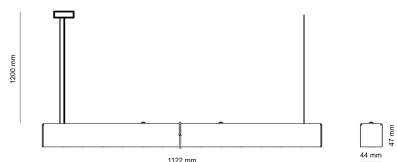

LED 220-240 V 50-60 Hz **IP20**  **CE** **UGR < 19** **CCT 4000 k** **CRI 80+**

Product technical data

Mains voltage	220 - 240V AC, 50/60Hz
Connection method	Plug-in terminal
Dimming type	Non-dimmable
IP rating	20
Protection class	I
Ambient temperature	0 to +25 °C
Light source	LED
Colour temperature	4000k
Color rendering index	80
Rated luminous flux	5,399 lm
Connected load	49.80 W
Luminous efficacy	108.4 lm/W

Ripple	1 %
Inrush current	37 A
Inrush time	188 µs
Optical system	Lenses
Optical part material	PMMA
Housing material	Aluminium
Surface finish	Powder coated
Width	44.00 cm
Height	47.00 cm
Length	1,122.00 cm
Weight	2.80 kg
Service lifetime (L80 B10)	50 000 h
Warranty	5 years

Dimensions

Light distribution

Available cable colors