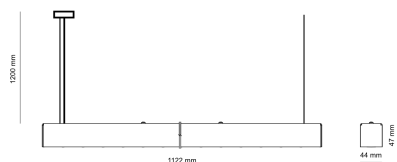

Technical datasheet

WORSUS-S-930-1-SYM-BL-

Product description

Worker suspended is a suspended linear LED luminaire with LED source with 50,000 hours lifetime. Available in 4 power options, color temperatures 3000K/4000K/5000K with CRI 80+/90+. Four light distribution types (50°, 80°, SYM, WAS) with special optics reducing glare and DALI control option available. Wide range of cable colors. Provides comfortable and natural lighting with excellent parameters. Ideal for offices and stores. 5-year warranty.

LED 220-240 V IP20   UGR < 19 CCT 3000 k CRI 90+

Product technical data

Mains voltage	220 - 240V AC, 50/60Hz	Ripple	1 %
Connection method	Plug-in terminal	Inrush current	18 A
Dimming type	Non-dimmable	Inrush time	154 µs
IP rating	20	Optical system	Lenses
Protection class	I	Optical part material	PMMA
Ambient temperature	0 to +25 °C	Housing material	Aluminium
Light source	LED	Surface finish	Powder coated
Colour temperature	3000k	Width	44.00 cm
Color rendering index	90	Height	47.00 cm
Rated luminous flux	2,180 lm	Length	1,122.00 cm
Connected load	22.07 W	Weight	2.80 kg
Luminous efficacy	98.8 lm/W	Service lifetime (L80 B10)	50 000 h
		Warranty	5 years

Dimensions

Light distribution

Available cable colors