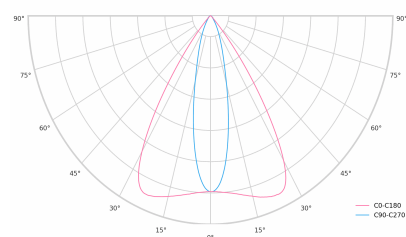

LED 220-240 V IP20   UGR < 19 CCT 3000 k CRI 90+

Product technical data

Mains voltage	220 - 240V AC, 50/60Hz	Ripple	1 %
Connection method	Plug-in terminal	Inrush current	18 A
Dimming type	Non-dimmable	Inrush time	154 µs
IP rating	20	Optical system	Lenses
Protection class	I	Optical part material	PMMA
Ambient temperature	0 to +25 °C	Housing material	Aluminium
Light source	LED	Surface finish	Powder coated
Colour temperature	3000k	Width	44.00 cm
Color rendering index	90	Height	47.00 cm
Rated luminous flux	2,180 lm	Length	1,122.00 cm
Connected load	22.07 W	Weight	2.80 kg
Luminous efficacy	98.8 lm/W	Service lifetime (L80 B10)	50 000 h
		Warranty	5 years

Dimensions

Light distribution

Available cable colors