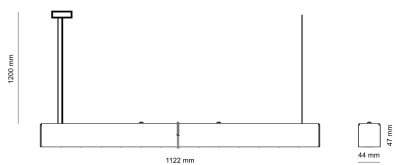

Technical datasheet

WORSUS-S-840-1-SYM-BL-

Product description

Worker suspended is a suspended linear LED luminaire with LED source with 50,000 hours lifetime. Available in 4 power options, color temperatures 3000K/4000K/5000K with CRI 80+/90+. Four light distribution types (50°, 80°, SYM, WAS) with special optics reducing glare and DALI control option available. Wide range of cable colors. Provides comfortable and natural lighting with excellent parameters. Ideal for offices and stores. 5-year warranty.

LED 220-240 V IP20   UGR < 19 CCT 4000 k CRI 80+

Product technical data

Mains voltage	220 - 240V AC, 50/60Hz	Ripple	1 %
Connection method	Plug-in terminal	Inrush current	18 A
Dimming type	Non-dimmable	Inrush time	154 μs
IP rating	20	Optical system	Lenses
Protection class	I	Optical part material	PMMA
Ambient temperature	0 to +25 °C	Housing material	Aluminium
Light source	LED	Surface finish	Powder coated
Colour temperature	4000k	Width	44.00 cm
Color rendering index	80	Height	47.00 cm
Rated luminous flux	3,070 lm	Length	1,122.00 cm
Connected load	25.18 W	Weight	2.80 kg
Luminous efficacy	121.9 lm/W	Service lifetime (L80 B10)	50 000 h
		Warranty	5 years

Dimensions

Light distribution

Available cable colors