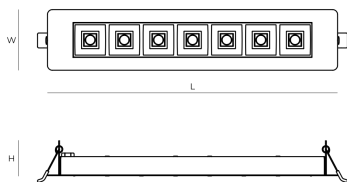

Dimensions